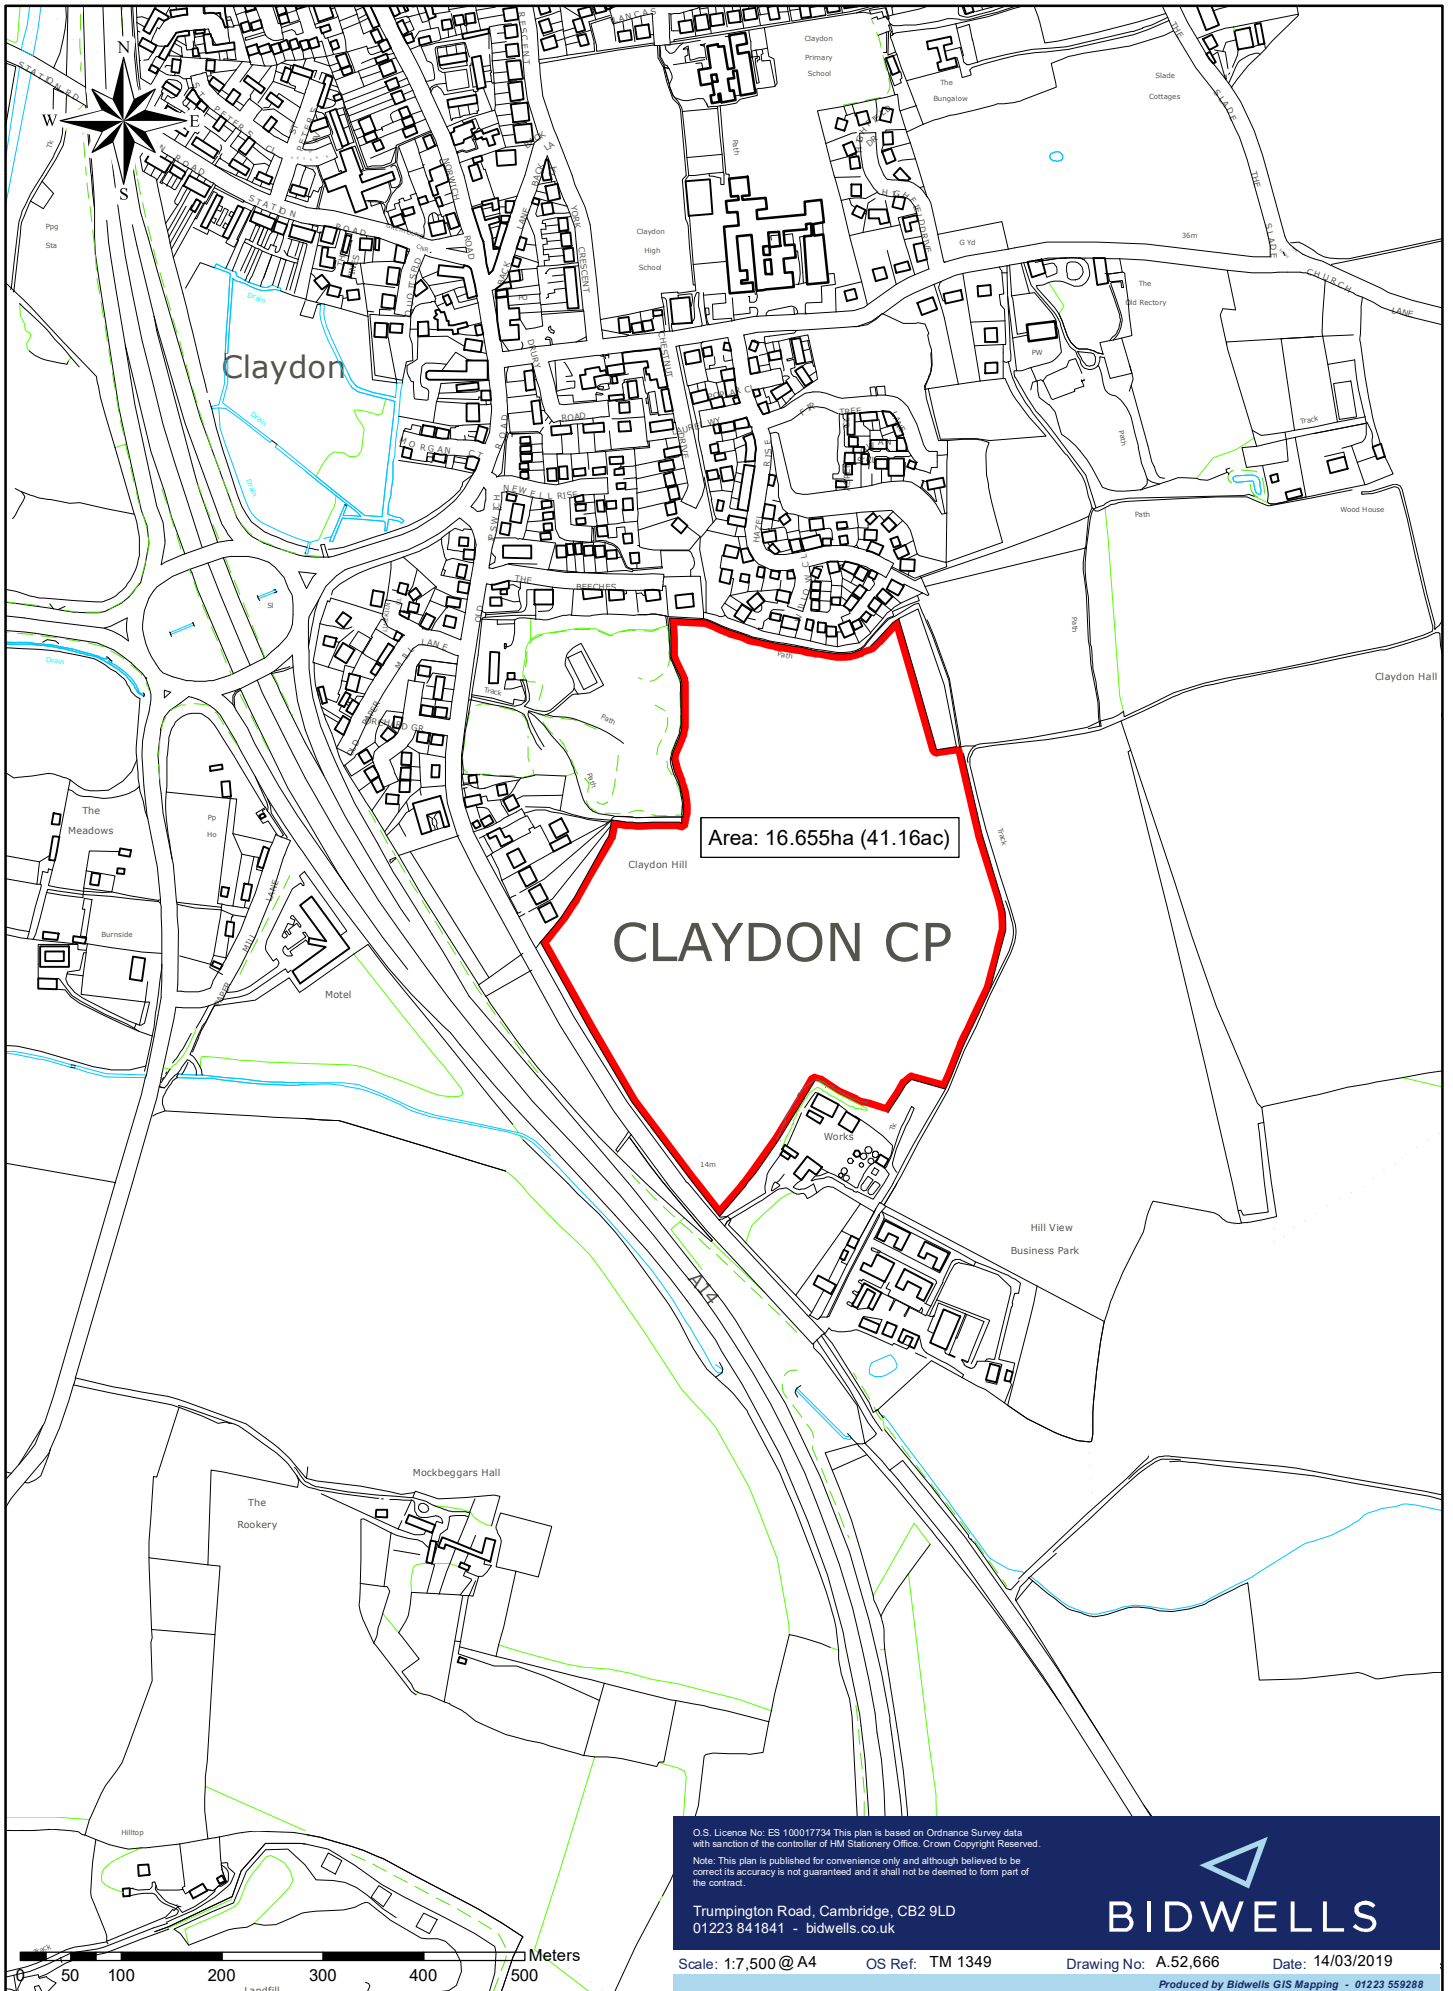

Revised Site Location Plan – Site Reference: SS0123

Trumpington Road, Cambridge, CB2 9LD
01223 841841 - bidwells.co.uk

BIDWELLS